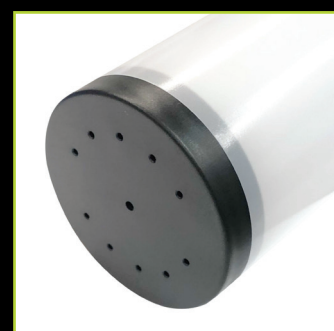

## Suspended. Cylindrical diffused LED light, with true 360° output of light.

### THE MT360 IS A NEW DESIGNED CYLINDRICAL LED FITTING.

This light gives you the ability to create lighting designs and beautiful features. This can be suspended horizontally or vertically. The distribution of light is 360° through its polycarbonate satin diffuser.

#### Optics

Satin polycarbonate diffuser.

Ceiling rose fitting

Suspension Kit

Black End Cap

Cat No.	Length (mm)	Lumens	Wattage	Circuit Power (W)
<b>HIGH EFFICIENCY</b>				
MT360 LED 5 HE	525	500	8	10
MT360 LED 10 HE	1025	1105	16	19
MT360 LED 15 HE	1525	1750	27	29
<b>HIGH OUTPUT</b>				
MT360 LED 5 HO	525	905	-	15
MT360 LED 10 HO	1025	1825	-	29
MT360 LED 15 HO	1525	2740	39	44